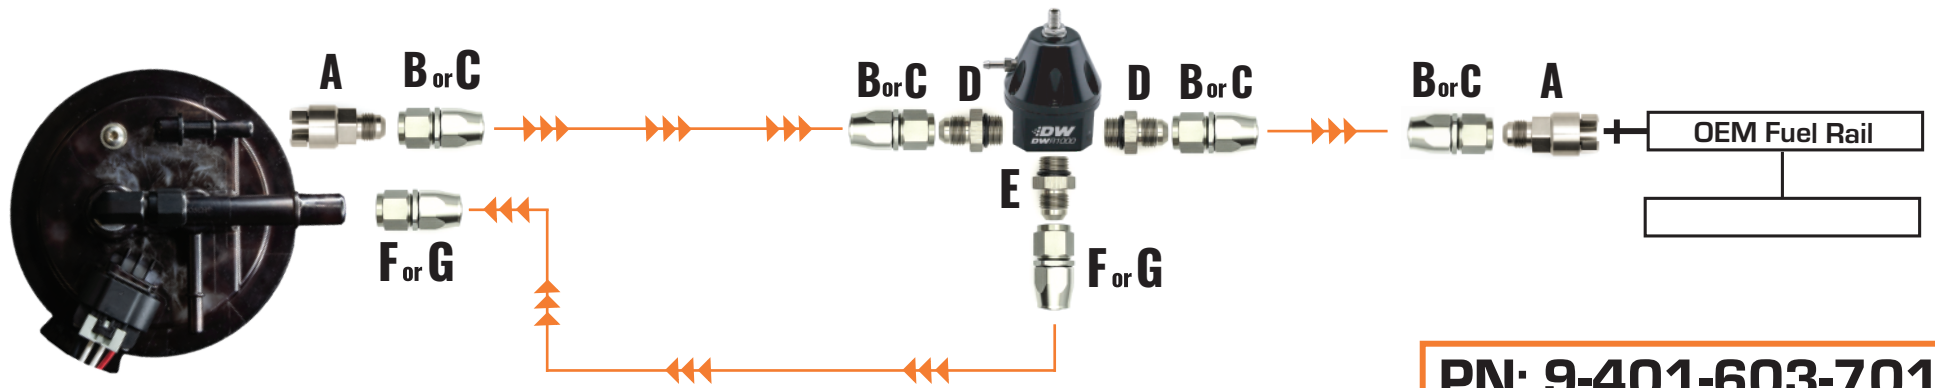

05-09 GM Truck Module w/ CPE Lines

PN: 9-401-603-7012

- A 6-02-0104 8AN Male Flare to 3/8" Female EFI Quick Connect Adapter
- B 6-02-0805 8AN Female Swivel Straight Hose End CPE
- C 6-02-0807 8AN Female Swivel 90-degree Hose End CPE
- D 6-02-0405 6AN ORB Male to 8AN Male Flare Adapter (incl O-Ring)
- E 6-02-0404 6AN ORB Male to 6AN Male Flare Adapter (incl O-Ring)

- F 6-02-0801 6AN Female Swivel STRAIGHT Hose End CPE
- G 6-02-0803 6AN Female Swivel 90-degree Hose End CPE

For installation assistance call 405 217 0701 or email techsupport@deatschwerks.com

05-09 GM Truck Module w/ PTFE Lines

PN: 9-401-603-7013

- A 6-02-0104 8AN Male Flare to 3/8" Female EFI Quick Connect Adapter
- B 6-02-0854 8AN Female Swivel Straight Hose End PTFE
- C 6-02-0856 8AN Female Swivel 90-degree Hose End PTFE
- D 6-02-0405 6AN ORB Male to 8AN Male Flare Adapter (incl O-Ring)
- E 6-02-0404 6AN ORB Male to 6AN Male Flare Adapter (incl O-Ring)

- F 6-02-0850 6AN Female Swivel STRAIGHT Hose End PTFE
- G 6-02-0852 6AN Female Swivel 90-degree Hose End PTFE

For installation assistance call 405 217 0701 or email techsupport@deatschwerks.com