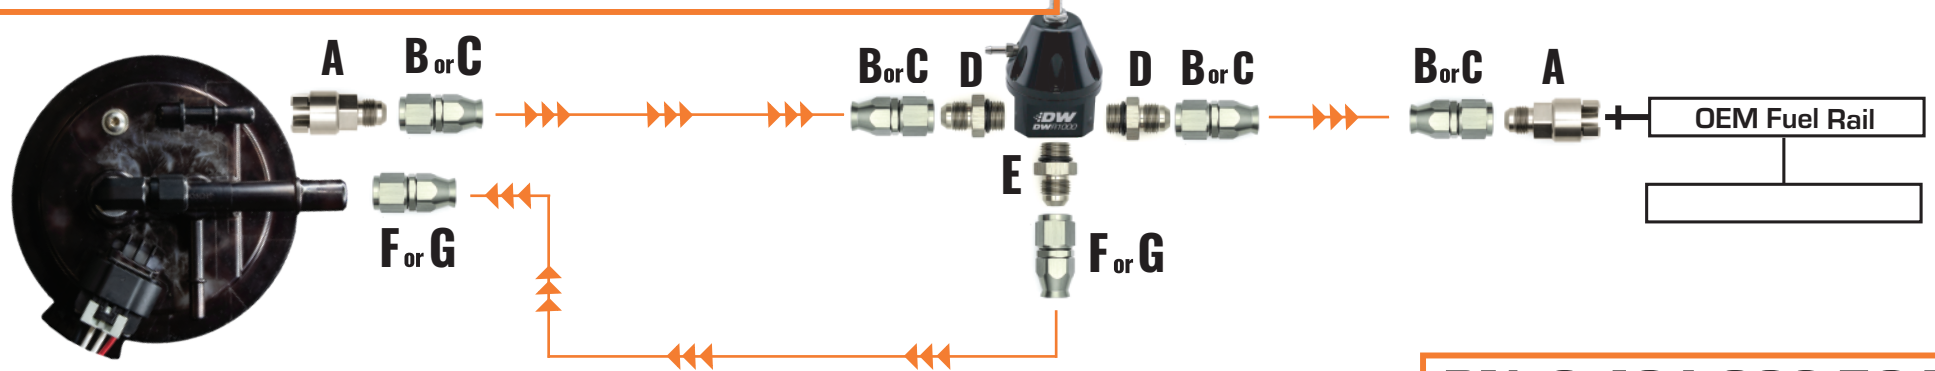

05-09 GM Truck Module w/ CPE Lines

PN: 9-401-603-7012

- A 6-02-0104 8AN Male Flare to 3/8" Female EFI Quick Connect Adapter
- B 6-02-0805 8AN Female Swivel Straight Hose End CPE
- C 6-02-0807 8AN Female Swivel 90-degree Hose End CPE
- D 6-02-0405 6AN ORB Male to 8AN Male Flare Adapter (incl O-Ring)
- E 6-02-0404 6AN ORB Male to 6AN Male Flare Adapter (incl O-Ring)

- F 6-02-0801 6AN Female Swivel STRAIGHT Hose End CPE
- G 6-02-0803 6AN Female Swivel 90-degree Hose End CPE

For installation assistance call 405 217 0701 or email techsupport@deatschwerks.com

05-09 GM Truck Module w/ PTFE Lines

PN: 9-401-603-7013

- A 6-02-0104 8AN Male Flare to 3/8" Female EFI Quick Connect Adapter
- B 6-02-0854 8AN Female Swivel Straight Hose End PTFE
- C 6-02-0856 8AN Female Swivel 90-degree Hose End PTFE
- D 6-02-0405 6AN ORB Male to 8AN Male Flare Adapter (incl O-Ring)
- E 6-02-0404 6AN ORB Male to 6AN Male Flare Adapter (incl O-Ring)